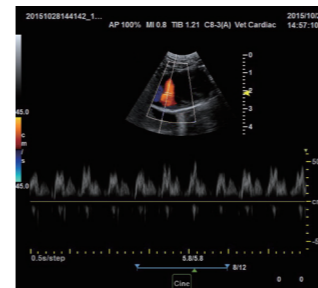

Desk-top stand

Smart, easy to manoeuvre base

Prominent Imaging

Built on Holo platform – 64 times beamforming image processing, able to achieve up to 5000 frames/second. Piloter vet provides stunning images for all applications including animal's abdomen, reproduction as well as cardiology etc.

Cat Stomach

Dog Spleen

Dog Cardiac Color Flow

Cat Cardiac PW

Cat Kidney

Cat Intestine

Broad Set of Probes

Smart-design button on both sides of probe, make user readily interact with system via gloves-on hands.