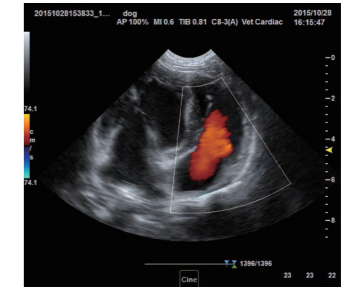

Desk-top stand

Smart, easy to manoeuvre base

Prominent Imaging

Built on Holo platform – 64 times beamforming image processing, able to achieve up to 5000 frames/second. Piloter vet provides stunning images for all applications including animal's abdomen, reproduction as well as cardiology etc.

Cat Stomach

Dog Spleen

Dog Cardiac Color Flow

Cat Cardiac PW

Cat Kidney

Cat Intestine

Broad Set of Probes

Smart-design button on both sides of probe, make user readily interact with system via gloves-on hands.