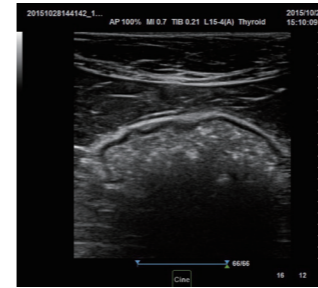

Desk-top stand

Smart, easy to manoeuvre base

Prominent Imaging

Built on Holo platform – 64 times beamforming image processing, able to achieve up to 5000 frames/second. Piloter vet provides stunning images for all applications including animal's abdomen, reproduction as well as cardiology etc.

Cat Stomach

Dog Spleen

Dog Cardiac Color Flow

Cat Cardiac PW

Cat Kidney

Cat Intestine

Broad Set of Probes

Smart-design button on both sides of probe, make user readily interact with system via gloves-on hands.